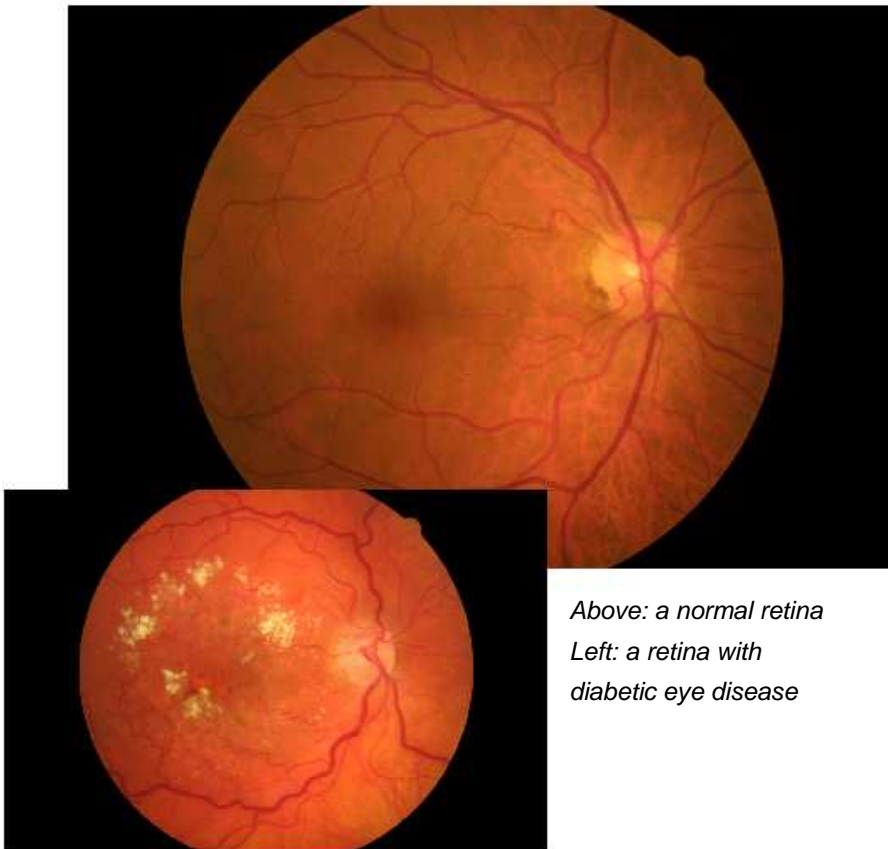

2009/2010

*Above: a normal retina
Left: a retina with
diabetic eye disease*

New testing method improves checks for diabetic eye disease

Since the start of 2007 optometrists in this area have been using digital imaging when they check to see whether you have diabetic eye disease. Previously they used a slit-lamp microscope, a bright light and a small hand-held lens. Digital imaging has brought improvements.

Digital imaging can often improve our detection of retinopathy (disease of the retina). Optometrists use a digital retinal camera to take photographs of the back of the eye. They then use a computer to help examine the photographs, looking for any problems caused by diabetes. They only need to use the old method in a few cases where the photos are unclear.